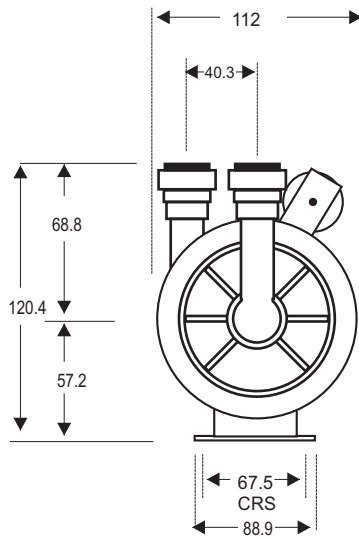

## DIMENSIONAL SCHEMATIC, PERFORMANCE AND PARTS LIST

### DIMENSIONS mm

not to scale  
specifications are subject to change

Details may change depending upon the motor specified

Standard motor: 120 watt AO Smith AF1J6215

### PARTS LIST

ITEM	DESCRIPTION	NOS	CODE
1	M5 x 90 Pozi Pan Screw St Stl Set	6	5020-213-50
2	MSP Front Cover PP JG	1	5020-110-01
	MSP Front Cover PP 1/2" NPTM	1	5020-111-01
	MSP Front Cover PP 3/4" BSPM	1	5020-112-01
3	Washer Thrust Ceramic	1	0130-028-UK
4	O Ring Id 87, 3mm C/Sec Nitrile	4	5020-122-30
5	Impeller PPS	4	5021-130-08N
6	Stage Housing	3	5020-150-01
7	Backing Plate	3	5020-160-13
9	Impeller magnet PPS	1	5021-191-08
8	Spindle St Stl 114mm	1	5021-233-51
10	MSP Pump Housing PP JG	1	5020-140-01
	MSP Pump Housing PP 1/2"NPTM	1	5020-141-01
	MSP Pump Housing PP 3/4"BSPM	1	5020-142-01
11	Full Nut M5 St Stl Set	6	5021-180-50
14	Drive Magnet	1	5021-204-56
12	Screw M5 x 12 Pozi Pan St Stl Set	4	5021-2212-50
13	Washer M5 Shakeproof St Stl Set	4	0135-200-UK
15	MSP Bracket PP	1	5020-170-01