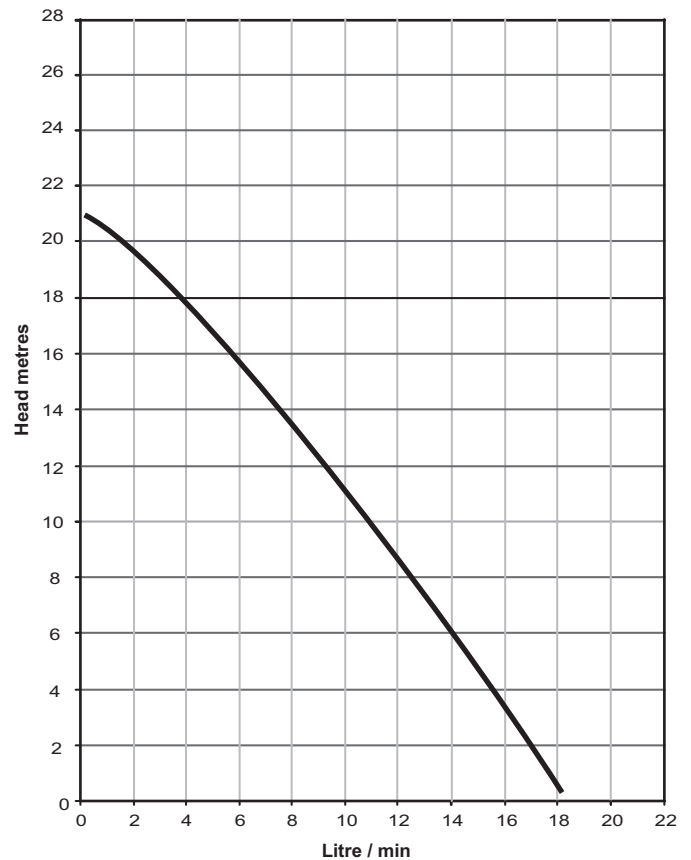

PERFORMANCE

Tests obtained with water 1.0 SG

— 60 hz 3400 rpm
- - - 50 hz 2900 rpm