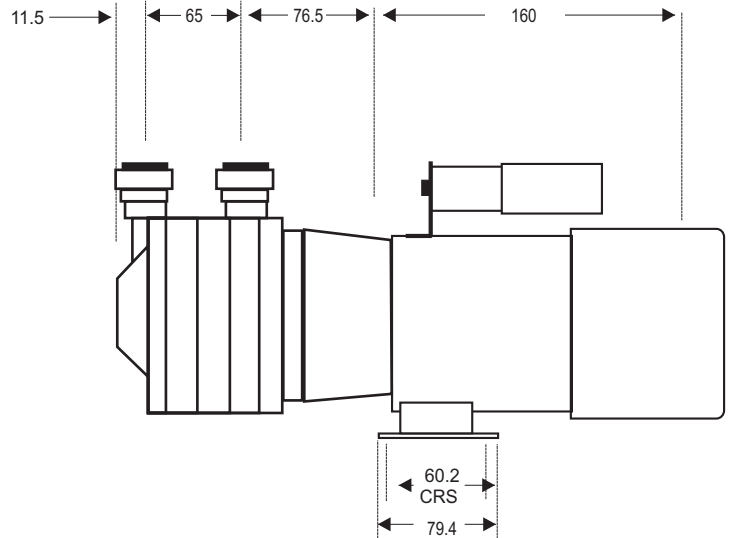

## DIMENSIONAL SCHEMATIC, PERFORMANCE AND PARTS LIST

### DIMENSIONS mm

not to scale  
specifications are subject to change

Details may change depending upon the motor specified

Standard motor: 120 watt AO Smith AF1J6215

### PARTS LIST

ITEM	DESCRIPTION	NOS	CODE
1	M5 x 90 Pozi Pan Screw St Stl Set	6	5020-213-50
2	MSP Front Cover PP JG	1	5020-110-01
	MSP Front Cover PP 1/2" NPTM	1	5020-111-01
	MSP Front Cover PP 3/4" BSPM	1	5020-112-01
3	Washer Thrust Ceramic	1	0130-028-UK
4	O Ring Id 87, 3mm C/Sec Nitrile	4	5020-122-30
5	Impeller PPS	4	5021-130-08N
6	Stage Housing	3	5020-150-01
7	Backing Plate	3	5020-160-13
9	Impeller magnet PPS	1	5021-191-08
8	Spindle St Stl 114mm	1	5021-233-51
10	MSP Pump Housing PP JG	1	5020-140-01
	MSP Pump Housing PP 1/2"NPTM	1	5020-141-01
	MSP Pump Housing PP 3/4"BSPM	1	5020-142-01
11	Full Nut M5 St Stl Set	6	5021-180-50
14	Drive Magnet	1	5021-204-56
12	Screw M5 x 12 Pozi Pan St Stl Set	4	5021-2212-50
13	Washer M5 Shakeproof St Stl Set	4	0135-200-UK
15	MSP Bracket PP	1	5020-170-01