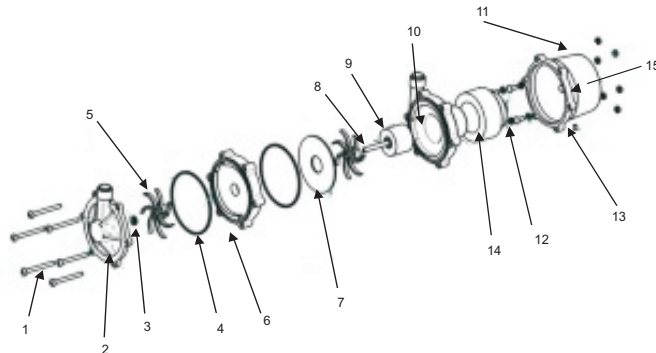

## DIMENSIONAL SCHEMATIC, PERFORMANCE AND PARTS LIST

### DIMENSIONS mm

not to scale  
specifications are subject to change

Details may change depending upon the motor specified

Standard motor: 120 watt AO Smith AF1J6215

### PARTS LIST

ITEM	DESCRIPTION	NOS	CODE
1	M5 x 90 Pozi Pan Screw St Stl Set	6	5020-213-50
2	MSP Front Cover PP JG	1	5020-110-01
	MSP Front Cover PP 1/2" NPTM	1	5020-111-01
	MSP Front Cover PP 3/4" BSPM	1	5020-112-01
3	Washer Thrust Ceramic	1	0130-028-UK
4	O Ring Id 87, 3mm C/Sec Nitrile	4	5020-122-30
5	Impeller PPS	4	5021-130-08N
6	Stage Housing	3	5020-150-01
7	Backing Plate	3	5020-160-13
9	Impeller magnet PPS	1	5021-191-08
8	Spindle St Stl 114mm	1	5021-233-51
10	MSP Pump Housing PP JG	1	5020-140-01
	MSP Pump Housing PP 1/2"NPTM	1	5020-141-01
	MSP Pump Housing PP 3/4"BSPM	1	5020-142-01
11	Full Nut M5 St Stl Set	6	5021-180-50
14	Drive Magnet	1	5021-204-56
12	Screw M5 x 12 Pozi Pan St Stl Set	4	5021-2212-50
13	Washer M5 Shakeproof St Stl Set	4	0135-200-UK
15	MSP Bracket PP	1	5020-170-01